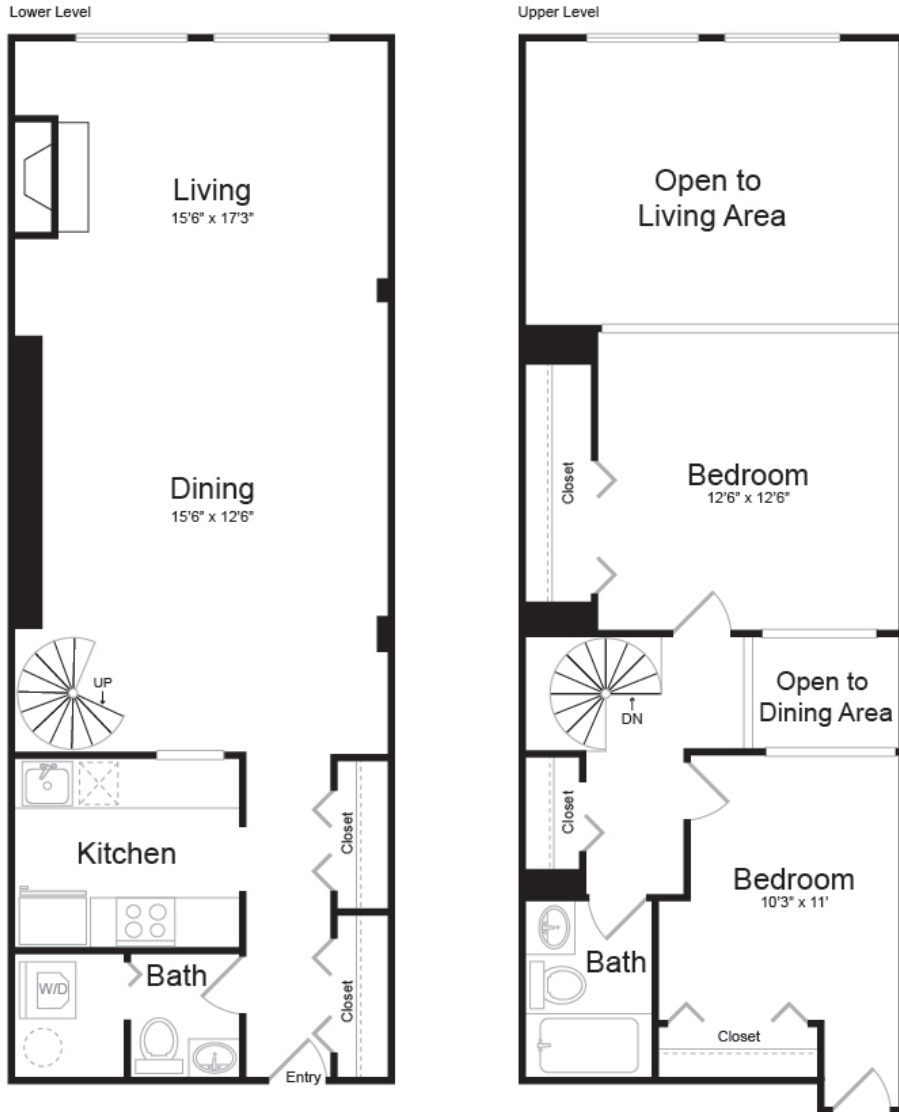

BL1

1 Bed | 1150 sq. ft.

Rate: _____

Date Available: _____