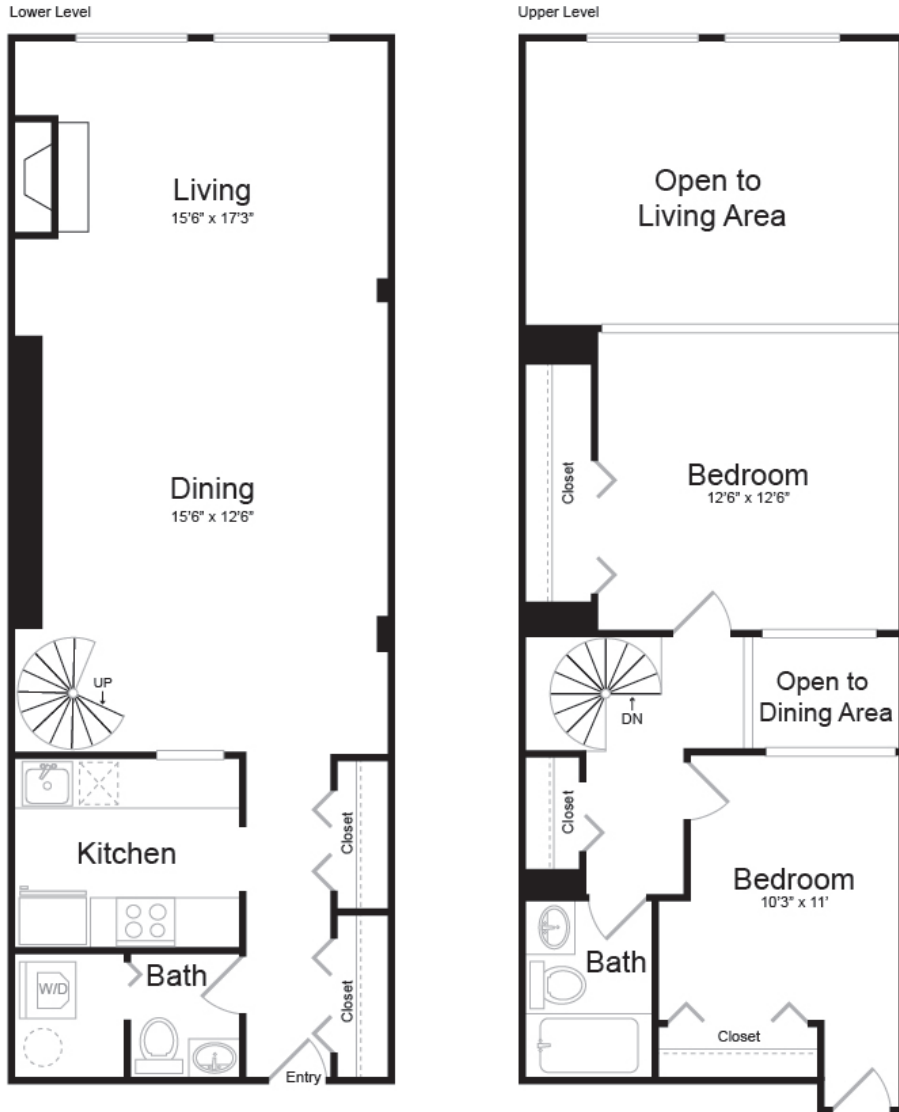

BL1

2 Bed | 1150 sq. ft.

Rate: _____

Date Available: _____